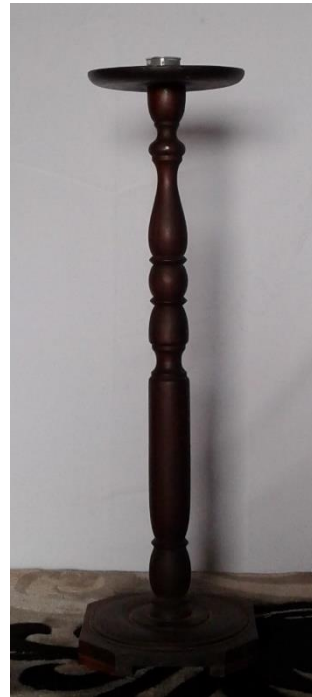

FLOOR CANDLE HOLDER

- 1 available
- Height width

RENTAL : R150 per week excludes candles

TABLE CANDELABRAS

- SHORT height:
- TALL height:
- ? available

RENTAL R95 each per week excludes candles

TABLE CANDLE HOLDERS