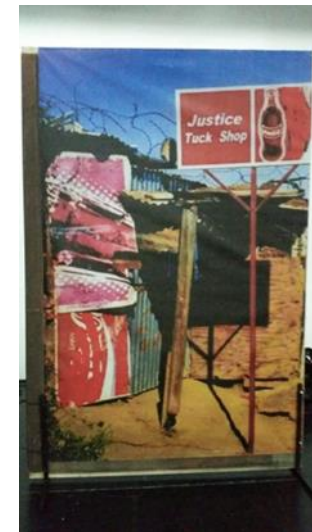

THEMED STANDING SCENERY
RENTAL R800 PER WEEK PER ITEM
Delivery and collection excluded .

AFRICA

MAFIA

STANDING FLAT X 2

STANDING FLAT X 2

STANDING FLAT X 1

LARGE CARDS

LARGE CHIPS AND PLAYING CARDS

LARGE GUNS

INTERIOR CASTLE

GERMAN

INDIA

x 2

x 1

EGYPTIAN

Egyptian sharkstooth

height : 2 metres width : 8 metres
Ties on top Bottom pocket
(ignore the scenery in the background please)

Standing Flat With Camels

Fabric With Camels

Fabric 5m x 3m

FAIRY TALES