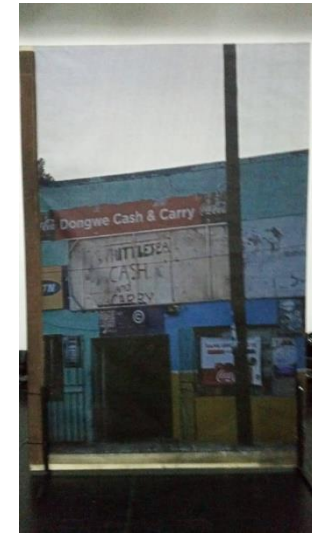

THEMED STANDING SCENERY
RENTAL R800 PER WEEK PER ITEM
Delivery and collection excluded .

AFRICA

MAFIA

STANDING FLAT X 2

STANDING FLAT X 2

STANDING FLAT X 1

LARGE CARDS

LARGE CHIPS AND PLAYING CARDS

LARGE GUNS

INTERIOR CASTLE

GERMAN

INDIA

x 2

x 1

EGYPTIAN

Egyptian sharkstooth

height : 2 metres width : 8 metres
Ties on top Bottom pocket
(ignore the scenery in the background please)

Standing Flat With Camels

Fabric With Camels

Fabric 5m x 3m

FAIRY TALES